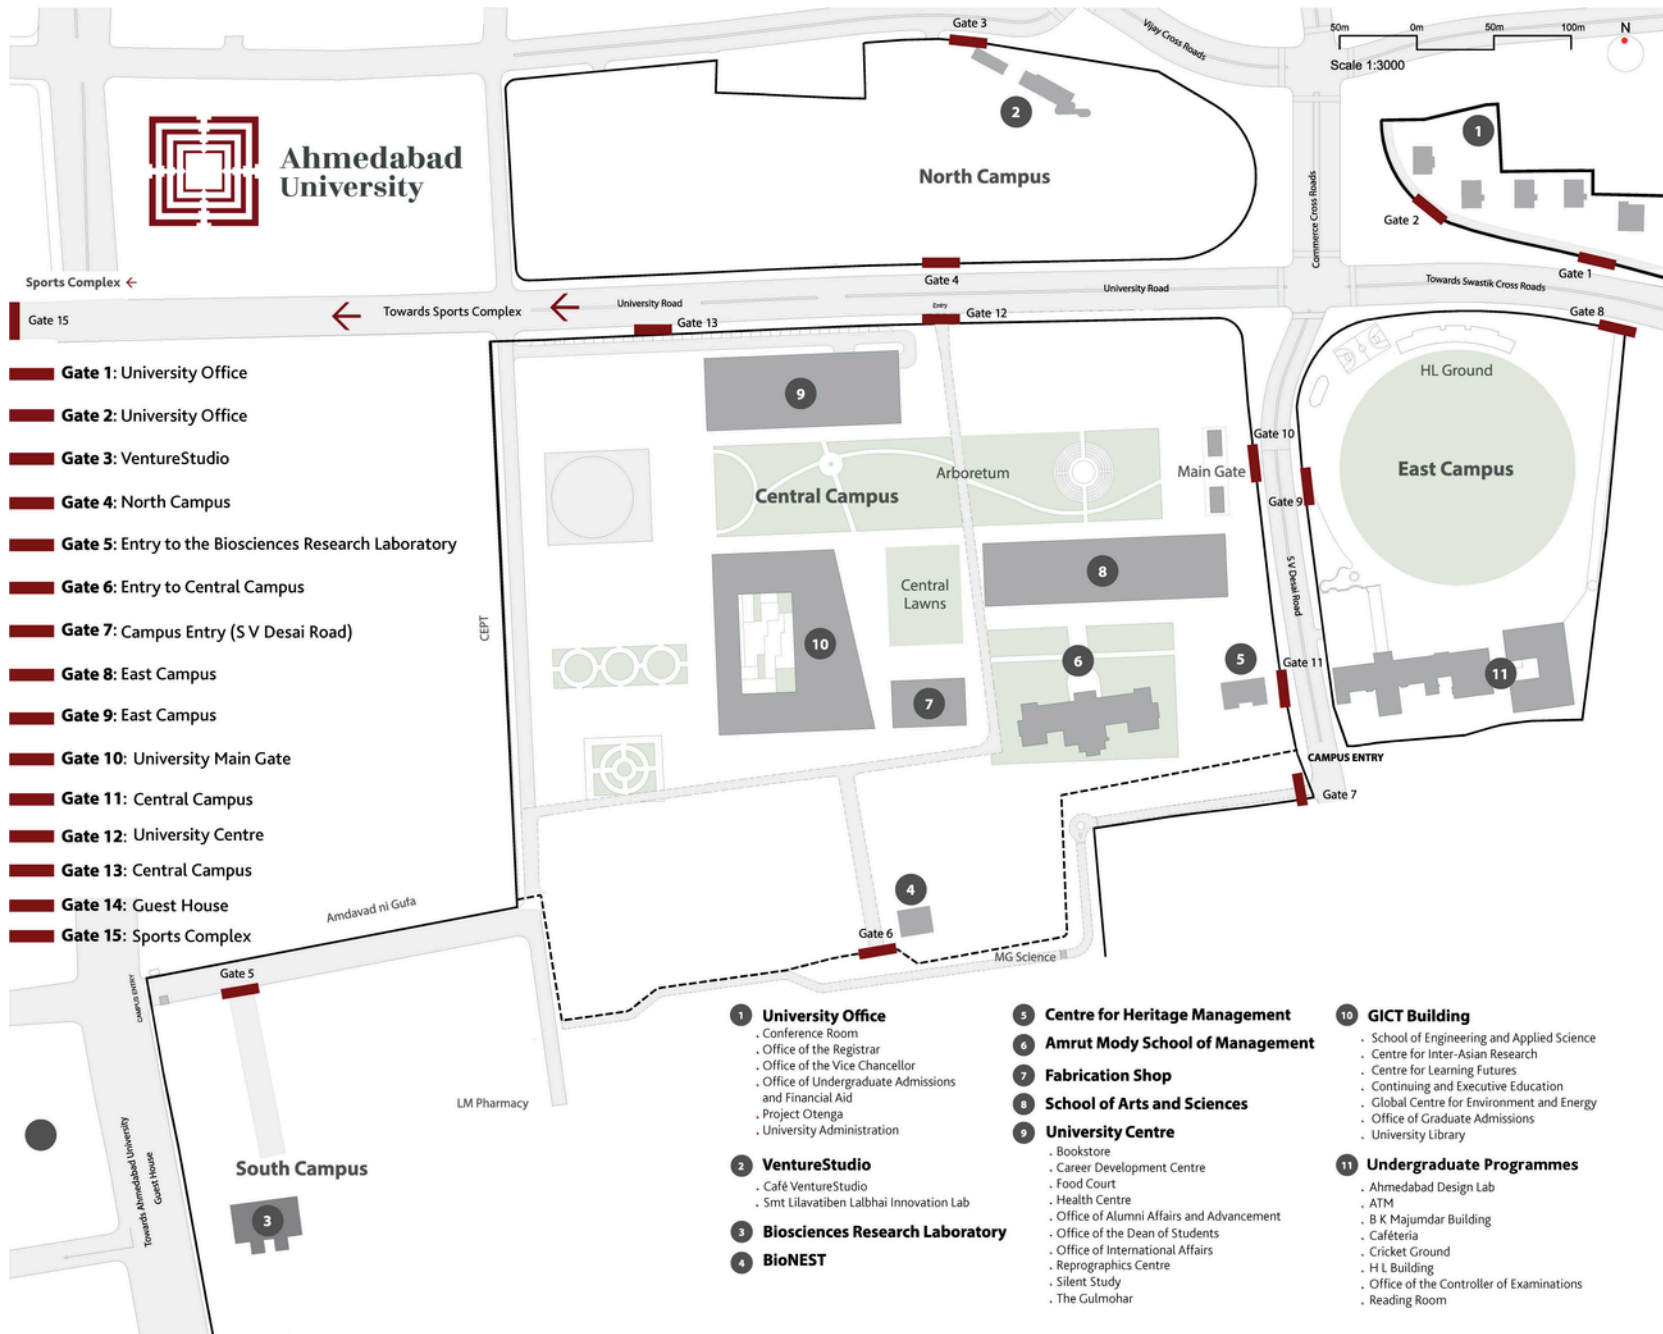

Ahmedabad
University

AHMEDABAD UNIVERSITY

UNIIVERSITY CAMPUS

LABORATORIES

UNIVERSITY CENTER

STUDENT LIFE

MAP

AUDITORIUM FACILITIES AT THE CAMPUS FOR SEMINARS

SCHOOLS AT AHMEDABAD UNIVERSITY

EXPERIENTIAL LEARNING

CAMPUS

GETTING THE WORLD TOGETHER!